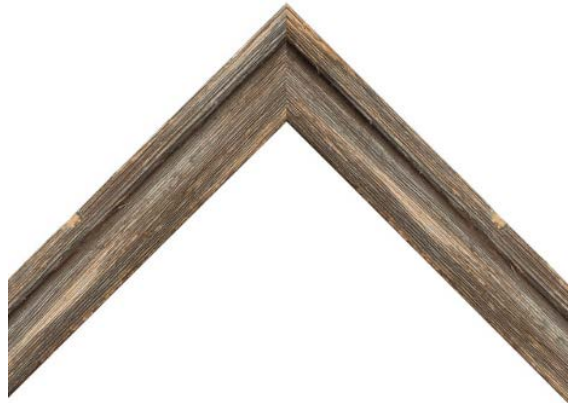

SPECIFICATION SHEET

FRAMED MIRROR MODEL#:
FM 83991-18X36

FRAMED MIRRORS COLLECTION

- FEATURES:**
- ONE 18X36" HIGH RESOLUTION SILVER PLATE GLASS MIRROR SIZE W/ DECORATIVE FRAME.
 - "WALL HUGGER" HANGERS FOR MOUNTING INCLUDED.
 - STANDARD MOUNTING STYLE IS VERTICAL. FOR HORIZONTAL, PLEASE SPECIFY WHEN ORDERING.
 - PACKED IN FOUR WALL (FOLDED DOUBLE WALL) CORRUGATION.
 - STYLE: RUSTIC/DISTRESSED
 - COLOR: BROWN
 - FINISH: RUSTIC BARNWOOD

- MIRROR FINISHES:**
- FLAT POLISHED EDGE
 - BEVELED EDGE

OVERALL SIZE DIMENSION: 21 1/4" WIDE X 39 1/4" HIGH X 1" DEEP