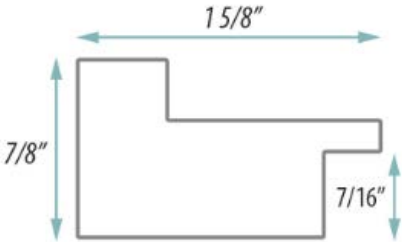

SPECIFICATION SHEET

FRAMED MIRROR MODEL#:
FM 83991-18X36

FRAMED MIRRORS COLLECTION

- FEATURES:**
- ONE 18X36" HIGH RESOLUTION SILVER PLATE GLASS MIRROR SIZE W/ DECORATIVE FRAME.
 - "WALL HUGGER" HANGERS FOR MOUNTING INCLUDED.
 - STANDARD MOUNTING STYLE IS VERTICAL. FOR HORIZONTAL, PLEASE SPECIFY WHEN ORDERING.
 - PACKED IN FOUR WALL (FOLDED DOUBLE WALL) CORRUGATION.
 - STYLE: RUSTIC/DISTRESSED
 - COLOR: BROWN
 - FINISH: RUSTIC BARNWOOD

- MIRROR FINISHES:**
- FLAT POLISHED EDGE
 - BEVELED EDGE

OVERALL SIZE DIMENSION: 21 1/4" WIDE X 39 1/4" HIGH X 1" DEEP